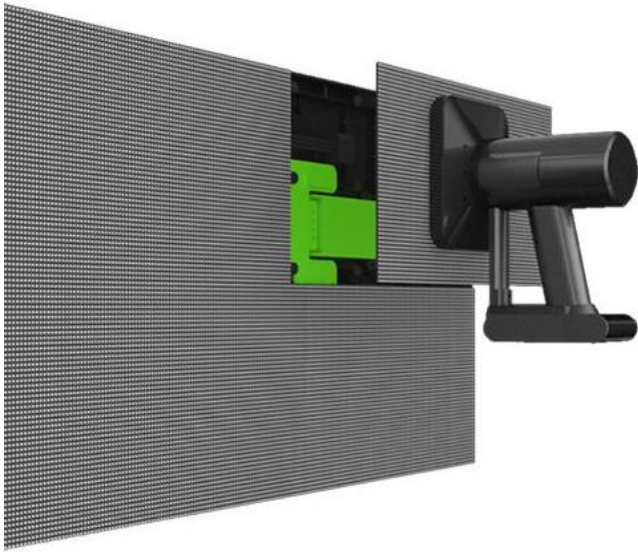

Indoor SMD P1.97, P2.6, P2.97, P3.91, P4.81

LED Module Size: 250x250mm

1000x500mm(WxH)

750x500mm(WxH)

500x500mm(WxH)

1000x250mm(WxH)

750x250mm(WxH)

500x250mm(WxH)

HIDA indoor LED Display

For Ballroom, Church, Meeting Room, Showroom, Shopping mall etc

HIDA highlights

Front maintenance

The LED Modules, PSU, cables and Receiving card could be 100% front maintained

Fast lock

Cabinet equipped with fast lock, to make sure the seamless, and support fast installation on site.

Support 90°

Besides the normal cabinet, 90° cabinet is also available

Multiple cabinet size

Various cabinet size for option, meet different cabinet requirement

Item	HIDA Series (fix installation)				
Pixel Pitch	P1.97	P2.6	P2.97	P3.91	P4.81
LED per pixel	SMD1415	SMD1415	SMD1921/ SMD1415	SMD1921	SMD1921
Pixel Density (per sqm)	258,064	147,456	112,896	65,536	43,264
Module Resolution	127×127 pixels	96×96 pixels	84×84 pixels	64×64 pixels	52×52 pixels
Module Dimension (W×H)	250×250mm				
Scan Rate	1/32	1/24	1/21	1/16	1/13
Cabinet Dimension (W×H)	1000×500mm,750×500mm,500×500mm, 1000×250mm,750×250mm,500×250mm				
Best View Distancing	>1.97m	>2.6m	>2.97m	>3.91m	>4.81m
Refresh Rate	3840Hz/7680Hz				
Viewing Angle (H/V)	160°/140°				
Maintenance	Front				
Brightness	700-800nits	700-800nits	700-800nits/ 4500nits	4500nits	4500nits
Lifetime(Hrs)	100,000				