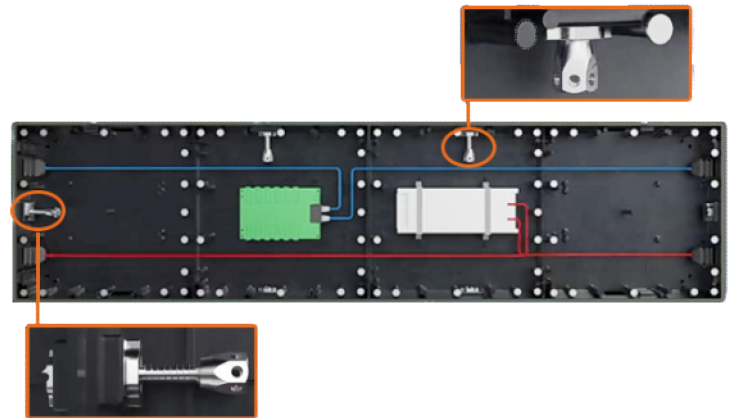

Indoor SMD P1.97, P2.6, P2.97, P3.91, P4.81

LED Module Size: 250x250mm

1000x500mm(WxH)

750x500mm(WxH)

500x500mm(WxH)

1000x250mm(WxH)

750x250mm(WxH)

500x250mm(WxH)

HIDA indoor LED Display

For Ballroom, Church, Meeting Room, Showroom, Shopping mall etc

HIDA highlights

Front maintenance

The LED Modules, PSU, cables and Receiving card could be 100% front maintained

Fast lock

Cabinet equipped with fast lock, to make sure the seamless, and support fast installation on site.

Support 90°

Besides the normal cabinet, 90° cabinet is also available

Multiple cabinet size

Various cabinet size for option, meet different cabinet requirement

Item	HIDA Series (fix installation)				
Pixel Pitch	P1.97	P2.6	P2.97	P3.91	P4.81
LED per pixel	SMD1415	SMD1415	SMD1921/ SMD1415	SMD1921	SMD1921
Pixel Density (per sqm)	258,064	147,456	112,896	65,536	43,264
Module Resolution	127×127 pixels	96×96 pixels	84×84 pixels	64×64 pixels	52×52 pixels
Module Dimension (W×H)	250×250mm				
Scan Rate	1/32	1/24	1/21	1/16	1/13
Cabinet Dimension (W×H)	1000×500mm,750×500mm,500×500mm, 1000×250mm,750×250mm,500×250mm				
Best View Distancing	>1.97m	>2.6m	>2.97m	>3.91m	>4.81m
Refresh Rate	3840Hz/7680Hz				
Viewing Angle (H/V)	160°/140°				
Maintenance	Front				
Brightness	700-800nits	700-800nits	700-800nits/ 4500nits	4500nits	4500nits
Lifetime(Hrs)	100,000				