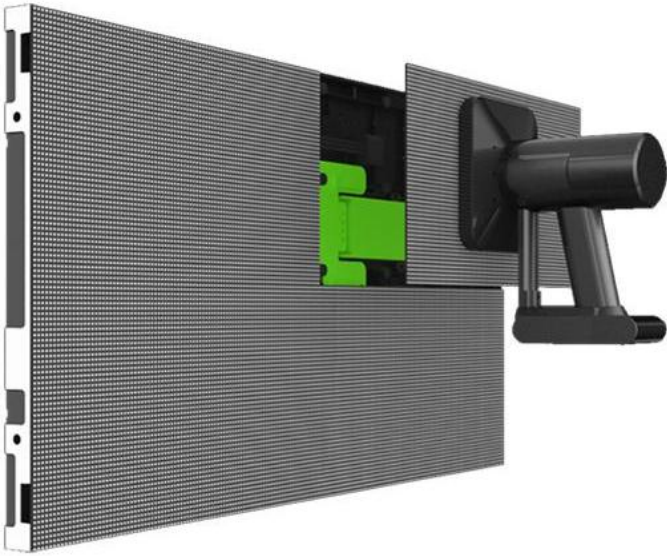

UHDA(4:3) highlights