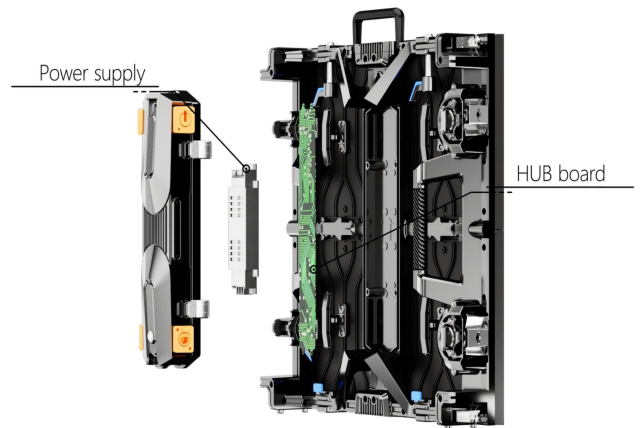

### Real stable and durable

Hub card design, no additional power/data cables inside.  
Easy install and no troubles, real stable and durable.

### Anti-collision design

The corner protection cover can protect the LED panel from setup/tear down/transport, let your LED panel always keep better condition than others