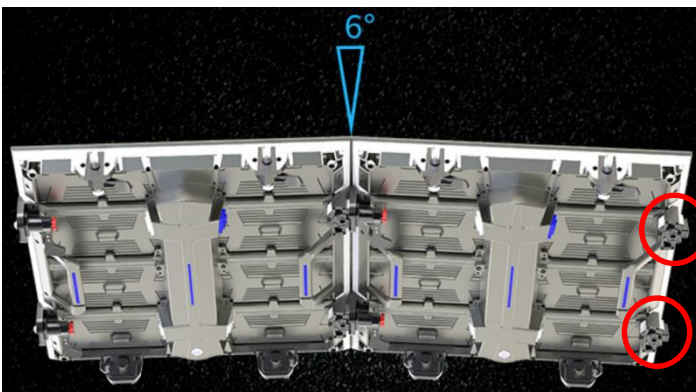

*Optional functions
Convex/Concave