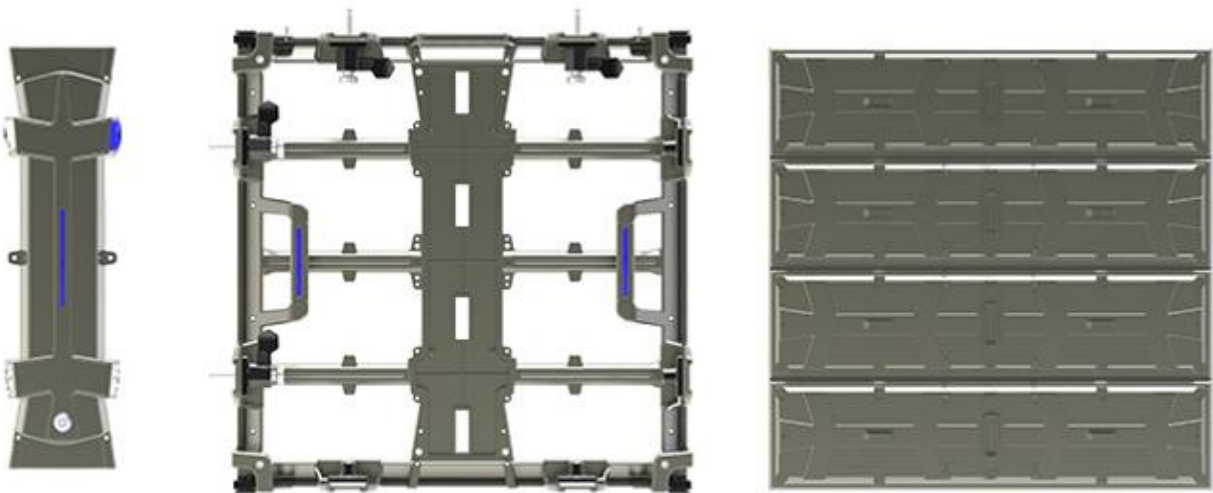

Indoor P2.6,P3.9
Outdoor P3.9,P4.8
500x500mm or 500x1000mm

Indoor & Outdoor LED Display for Pro AV rental

Living Broadcasting / AV Production / TV Studio / Events

R1 highlights

Module size 500*125mm, **bright/dark line in vertical** reduced 100% compare with 250x250mm, The embedded module frame design can protect the LED module during repeat rental job

99% vendors make 45 degree cabinet just for right-angle LED wall, the same cabinet can't build a flat LED wall, or very difficult for rental companies, this cabinet using rate too low, waste money.

in StrongerTek, we have a great solution to solve it---we special designed a **Transfer Beam**, the 45 degree cabinet can build a flat LED wall easy, one cabinet match with various tasks