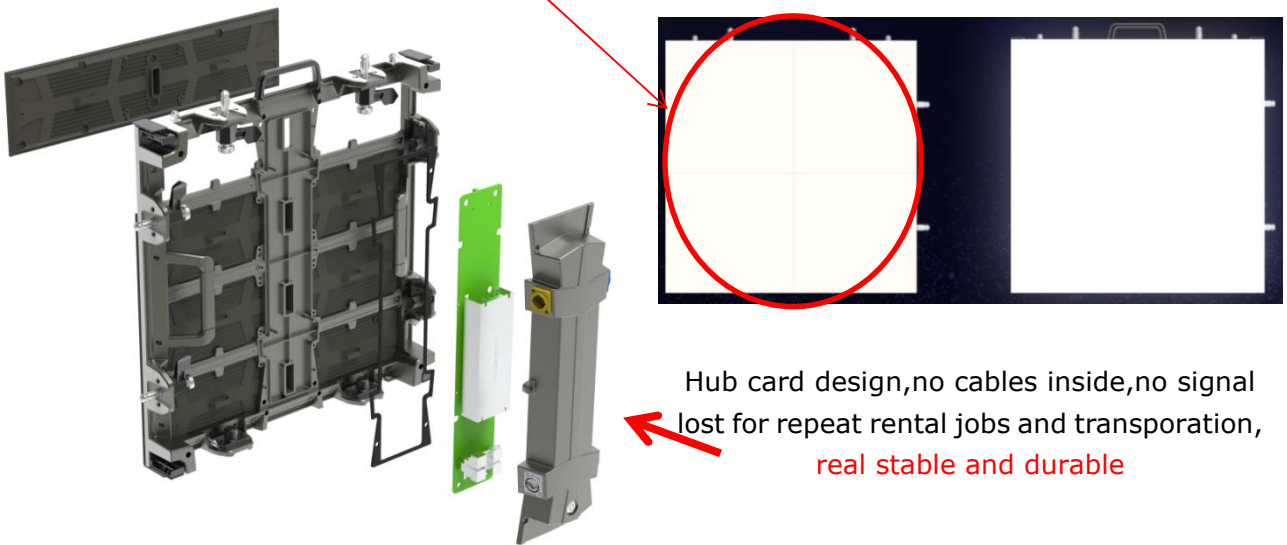

Indoor P2.6,P3.9
Outdoor P3.9,P4.8
500x500mm or 500x1000mm

Indoor & Outdoor LED Display for Pro AV rental

Living Broadcasting / AV Production / TV Studio / Events

R1 highlights

Module size 500*125mm, **bright/dark line in vertical** reduced 100% compare with 250x250mm, The embedded module frame design can protect the LED module during repeat rental job

99% vendors make 45 degree cabinet just for right-angle LED wall, the same cabinet can't build a flat LED wall, or very difficult for rental companies, this cabinet using rate too low, waste money.

in StrongerTek, we have a great solution to solve it---we special designed a **Transfer Beam**, the 45 degree cabinet can build a flat LED wall easy, one cabinet match with various tasks