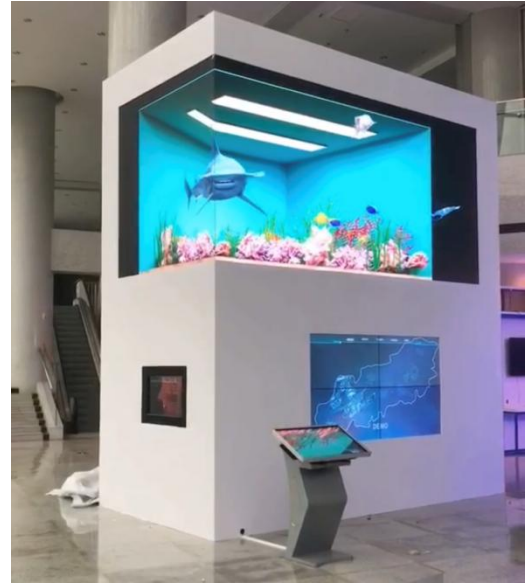

*Optional functions
Transfer Beam design

90 degree do naked eye 3D effect