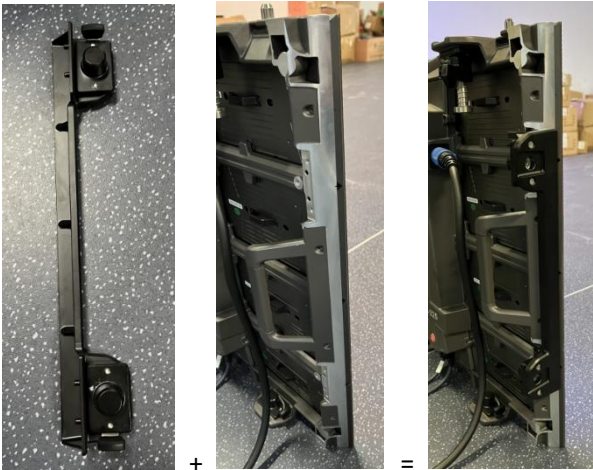

Transfer beam